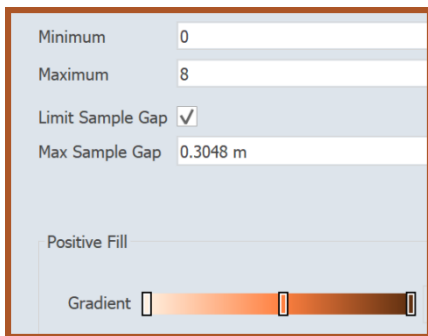

DLIS Support

DLIS is now supported in EasyCore and allows you to include and visualize image data in your EasyCore project for faster and better analysis.

Visualizing image log data options available in the Customize menu in the context menu.